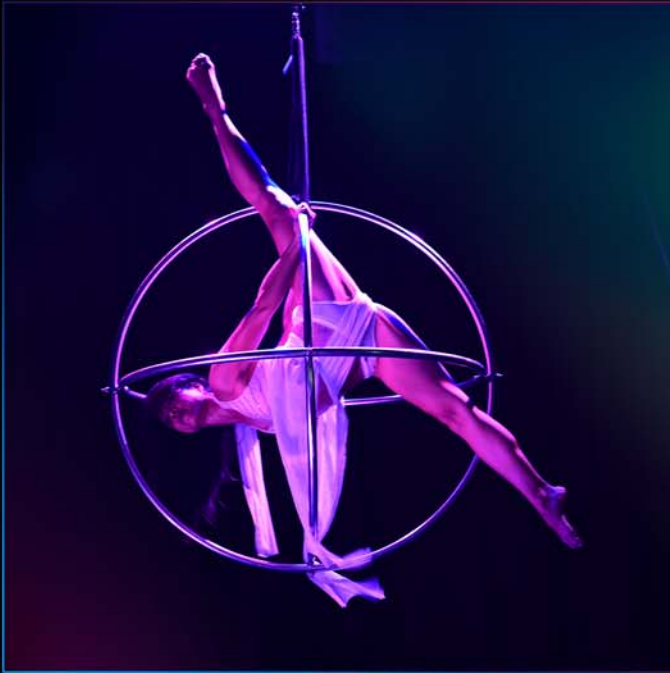

Single Female Performer
Min. Performance Height 6m
Act Length 4-6min
Customisable

STATIC TRAPEZE

An aerial act with a wide range of dynamic and artistic movements including swinging, flipping, balances, drops, hangs with strength and flexibility manoeuvres.

Single Female Performer
Min. Performance Height 5.5m
Act Length 4-6min
Customisable

AERIAL SPHERE

The aerialist performs a series of intricate choreographed acrobatic moves within a spinning suspended sphere sure to leave the audience mesmerised.

Single/Duo Female Performer
Min. Performance Height 5.5m
Act Length 4-6min
Customisable

SPANISH WEB

A dynamic and spectacular act showcasing an aerialist being spun from her feet and hands from a large rope. The elegant show builds to a climax with a fast spin guaranteed to amaze.