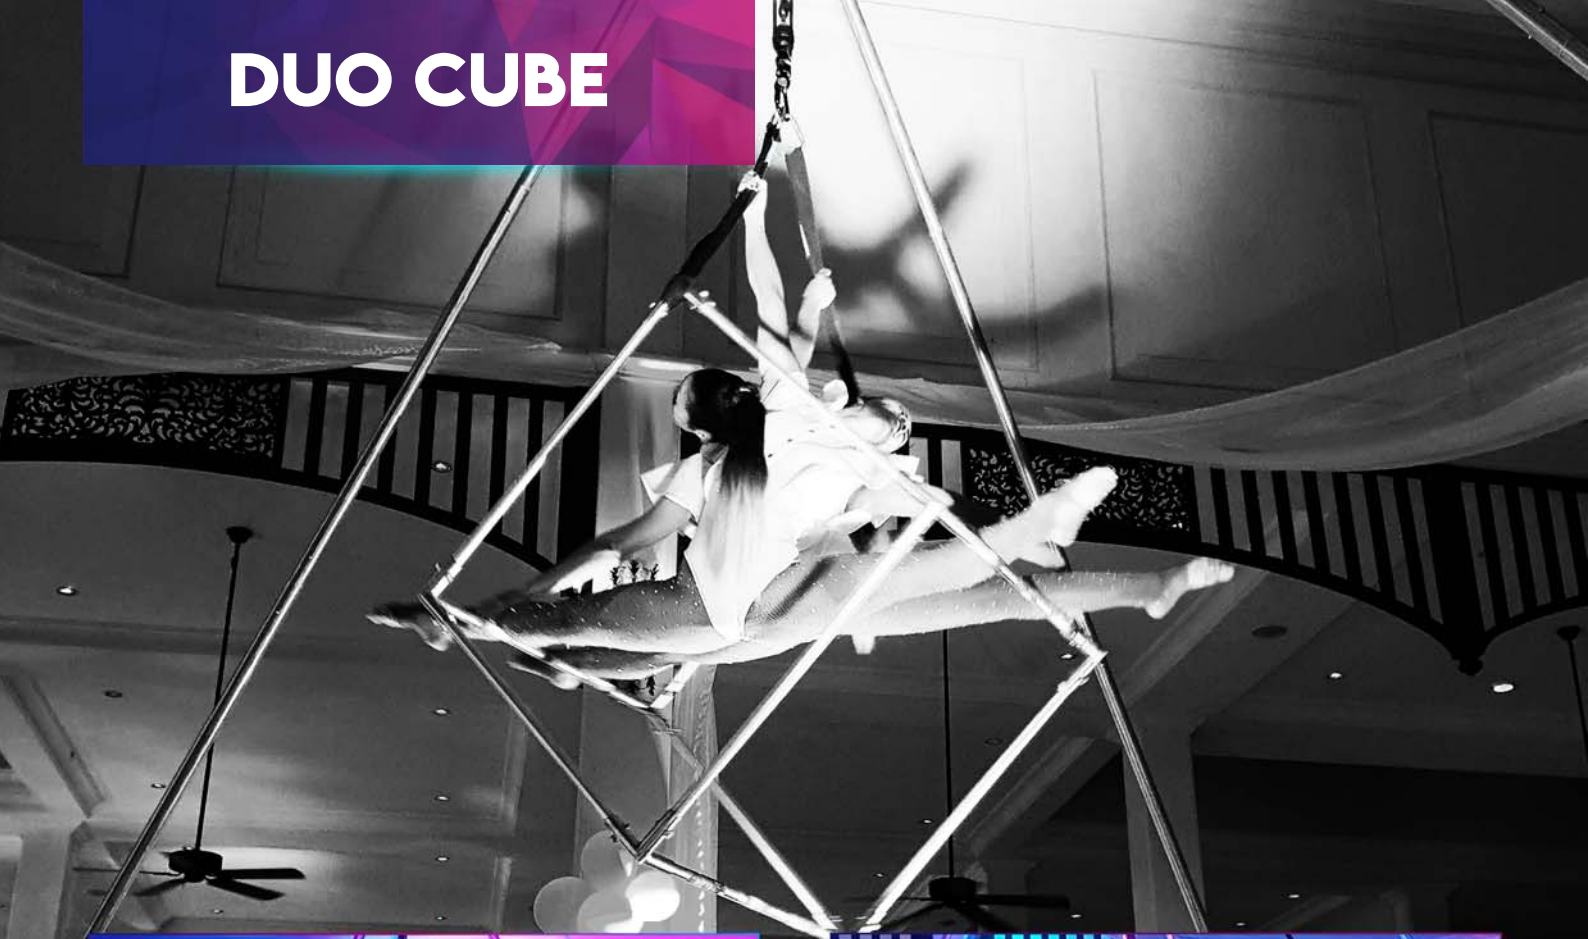

DUO LYRA

Duo Lyra is a dynamic synchronized work of art mostly performed at a fast spin, using grace, strength and flexibility to create visually stunning aerial performance

Duo Female Performer
Min. Performance Height 5.5
Act Length 4-6min
Customisable

DUO CUBE

A visually breathtaking act which displays amazing strength, grace, trust and beauty. The 3 dimensional cube spins high above, while the aerialists entwine themselves in and around it in perfect synchronisation that will leave you breathless